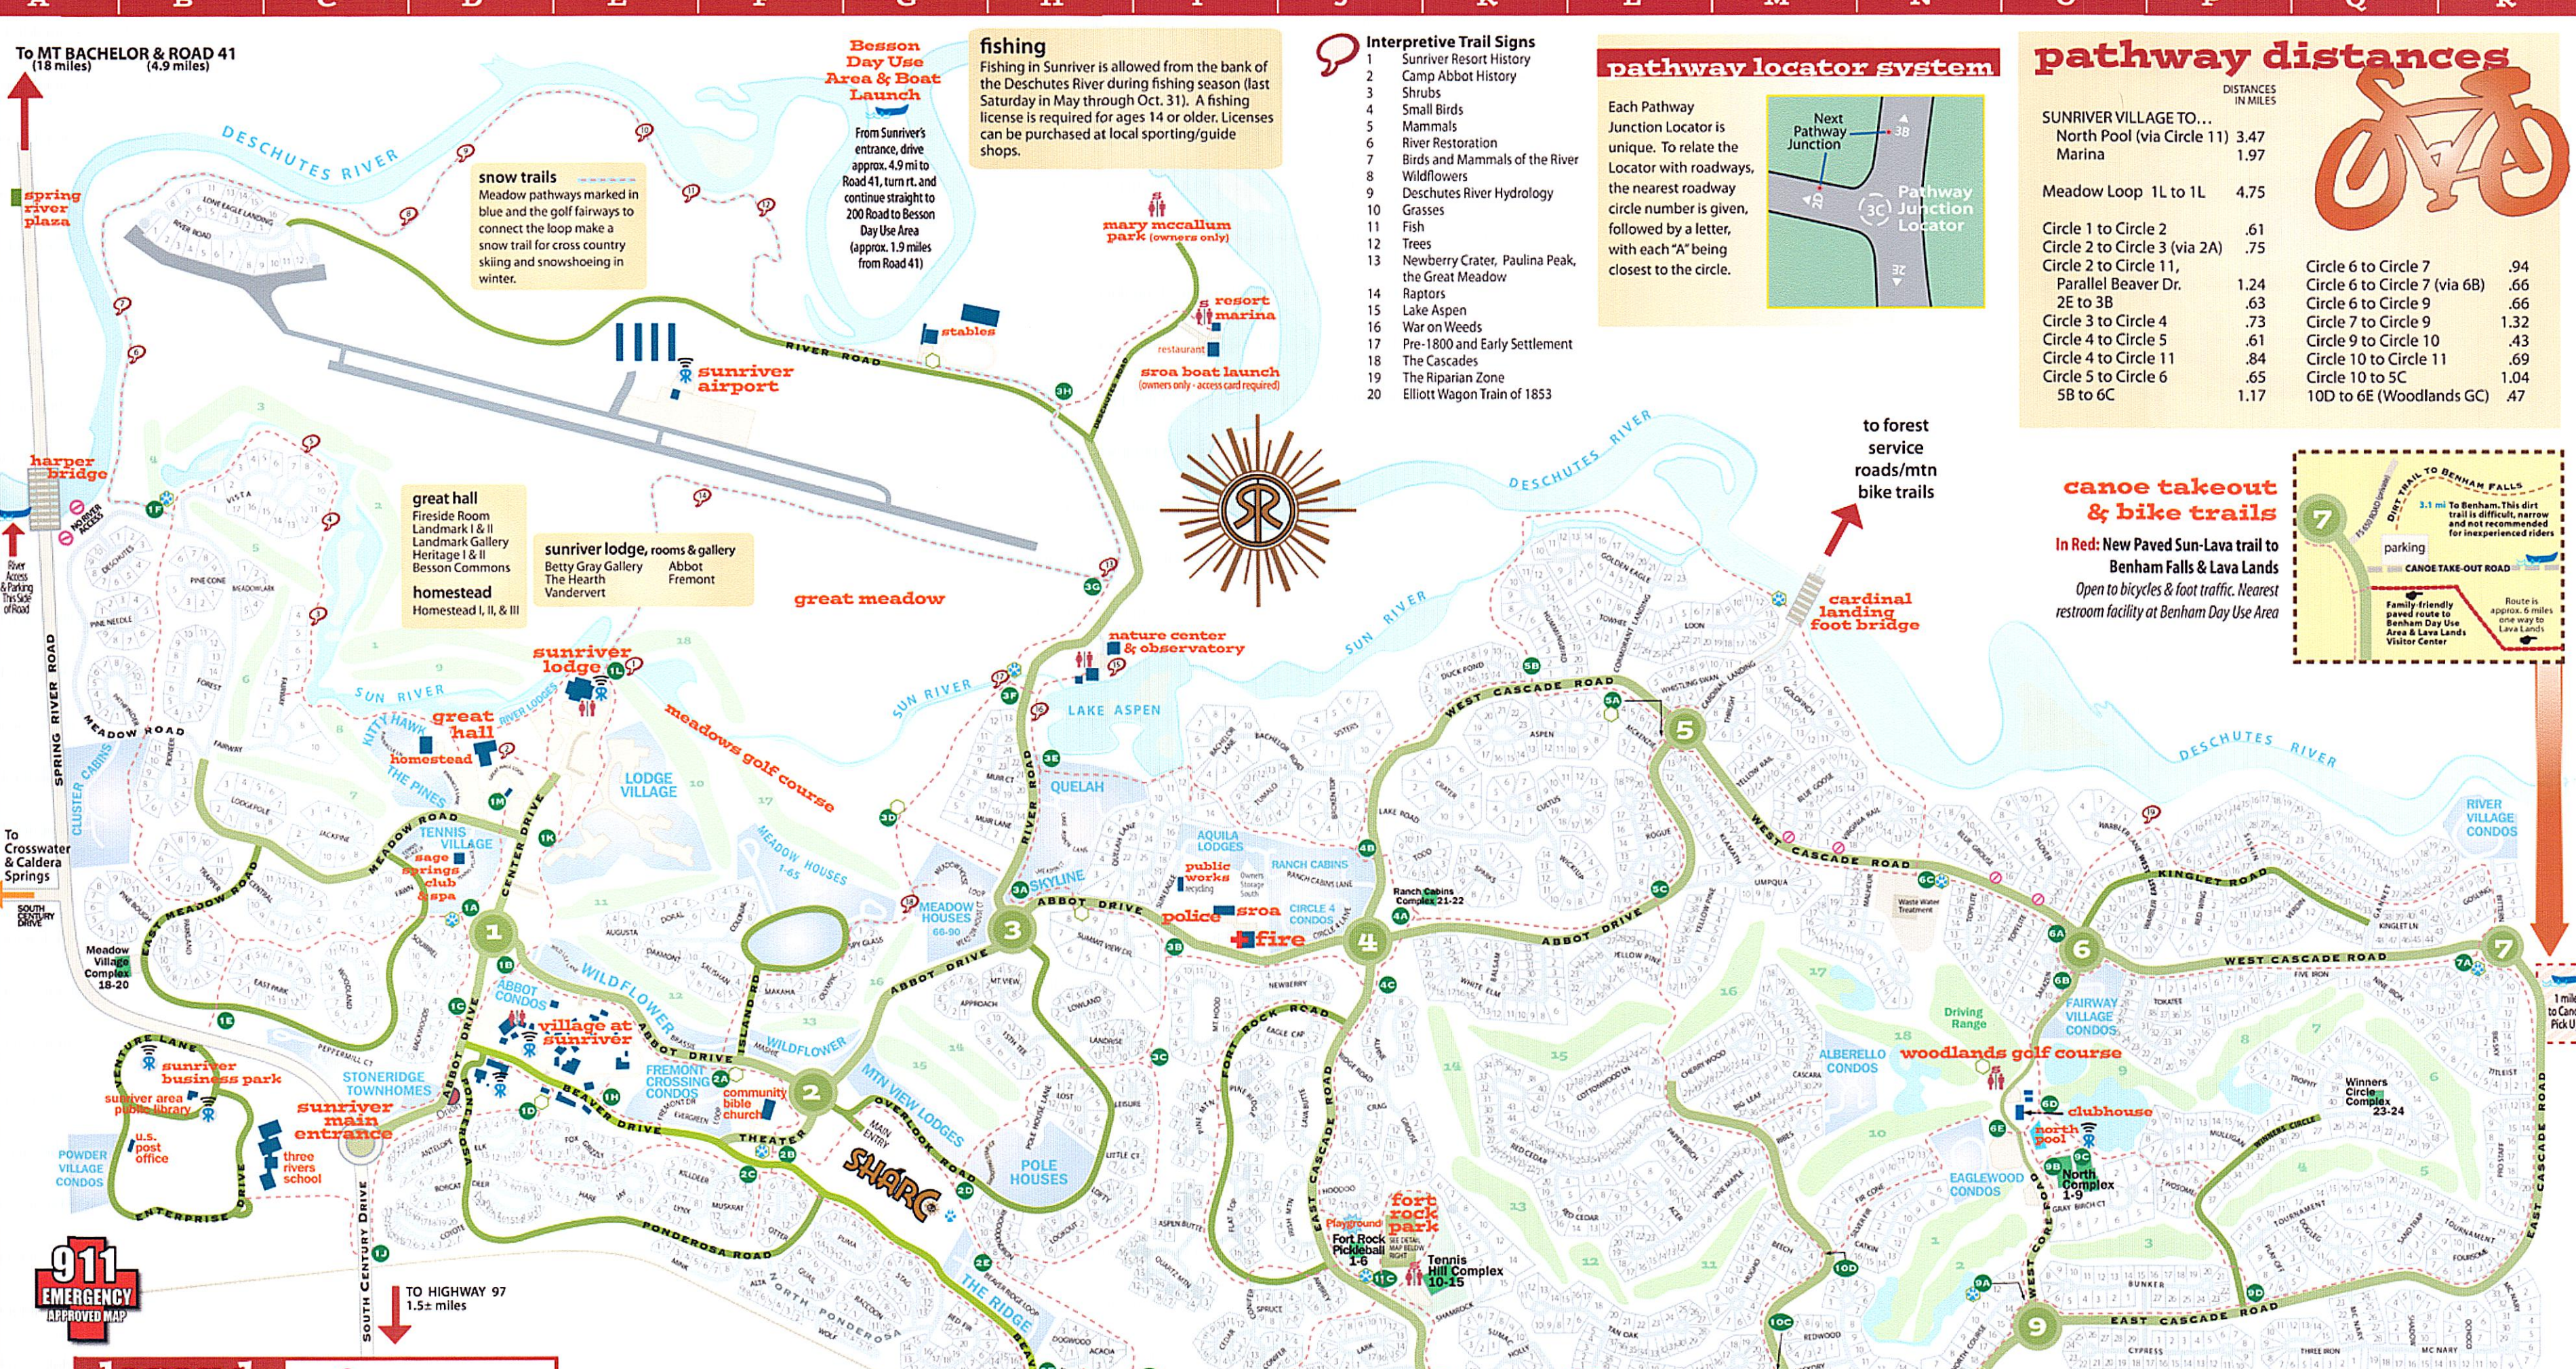

Abbot Drive D-6	Mink Lane F-8	Bachelor Lane I-4	Newberry Lane J-6
Acacia Lane H-8	Mt. Adams Lane K-10	Bachelor Lane J-5	Nine Iron Lane Q-6
Acer Lane L-4	Mt. Baker Lane K-10	Backwoods Lane D-6	North Course Estates N-9
Alberello Condos M-7	Mt. Hood Lane I-6	Balsam Lane K-6	Oakmont Lane E-6
Alpine Lane F-8	Mt. Rainier Lane M-10	Beaver Drive D-7	Ochoco Lane R-8
Alta Lane F-8	Mt. Rose Lane M-11	Beaver Ridge Lp H-8	Ollalie Lane N-11
Antelope Lane D-7	Mt. St. Helens Ln N-10	Beech Lane M-8	Olympic Lane F-6
Approach Lane G-6	Mt. View Lane H-6	Belknap Lane M-10	Oregon Loop N-11
Aquila Lodges I-5	Mt. View Lodges G-7	Big Leaf Lane M-7	Otter Lane F-8
Ashwood Lane I-10	Muir Court H-5	Big Sky Lane R-6	Overlook Road G-7
Aspen Ln K-4	Mulligan Lane P-7	Bittern Lane R-5	Paper Birch Lane L-7
Aspen Butte Ln I-8	Muskat Lane F-7	Blue Goose Ln M-5	Parkland Lane B-6
Augusta Lane E-6		Blue Grouse Ln N-5	Pathfinder Lane A-4
Avbrey Lane J-8		Bobcat Lane D-7	Peppermill Ct. P-8
		Brassie Lane E-6	Pine Bog Ln B-5
		Broken Top Ln J-5	Pine Cone Lane B-3
		Bunker Lane H-9	Pine Mtn. Lane A-4
		Butternut Lane H-9	Pine Needle A-4
			The Pines D-5
			Pine Ridge Lane I-7
			Pinnacle Lane A-5
			Pioneer Lane B-4
			Play-off Lane P-8
			Plover Lane O-5
			Pole Houses H-7
			Polehouse Lane H-7
			Ponderosa Rd. D-7
			Ponderosa Rd. N. F-8
			Poplar Lane L-9
			Proder Village Condos A-7
			Pro Staff Lane R-7
			Puma Lane G-8
			Pyramid Mtn. Ln M-10
			Quail Lane F-8
			Quartz Mtn. Ln I-8
			Quelch Condos H-5
			Quelch Lane H-5
			Raccoon Lane G-8
			Rager Mtn. Ln K-10
			Ranch Cabins Ln J-5
			Ranch Cabins J-5
			Red Alder Lane K-9
			Red Cedar Lane G-8
			Red Fir Lane G-8
			Red Hill Lane J-10
			Redwing Lane M-8
			Redwood Lane M-8
			Rhododendron H-8
			Ribes Lane M-7
			The Ridge H-8
			Ridge Road J-7
			River Road C-1, H-5
			River Lodges D-4
			River Village Condos R-5
			Rocky Mtn. Ln K-10
			Rogue Lane L-5
			Sandhill Lane J-9
			Sandhill Road J-9
			Sandtrap Lane Q-8
			Sarazan Lane O-6
			Securo Lane H-9
			Shag Bark Lane M-9
			Shamrock Lane K-8
			Shooting Star Ct. G-7
			Silver Fir Lane N-8
			Siskin Lane P-5
			Sisters Lane J-4
			Skyline Condos H-5
			South Century Dr. C-8
			Sparks Lane K-5
			Spitrock Lane L-10
			Spring River Rd. A-5
			Spruce Lane I-8
			Springs Lane G-6
			Squirrel Lane D-6
			Stag Lane G-8
			Stoneridge Townhomes C-7
			Sumac Lane K-8
			Summit Lane M-11
			Summit View Dr. H-6
			Sun Eagle I-5
			Sunrise Lane L-11
			Tamarack Lane J-10
			Tan Oak Lane L-8
			Tennis Village D-5
			Tennis Village D-5
			Tennis Village D-5
			Theater Dr. F-7
			Thielson Lane N-11
			Three Iron Lane M-4
			Thrush Lane J-10
			Tillett Lane R-7
			Todd Lane J-5
			Tokatee Lane P-6
			Topline Lane N-6
			Tournament Ln Q-8
			Towhee Lane L-4
			Trapper Lane B-5
			Trophy Lane P-7
			Tumalo Lane H-5
			Twosome Lane P-7
			Umpqua Lane M-5
			Venture Lane M-11
			Verdin Lane P-6
			Vine Maple Ln M-7
			Virginia Rail Ln N-5
			Vista Lane B-3
			Wallowa Loop L-11
			Warbler Lane W. O-5
			Warbler Lane E. P-6
			W. Cascade Rd. I-5
			West Cove Rd. O-8
			Whistler Lane K-10
			Whistling Swan L-4
			White Alder Ln M-9
			White Elm Lane K-6
			Wickup Lane K-5
			Wildflower Condos E-6
			Wild Lily Lane E-6
			Winners Circle P-7
			Witch Hazel Ln M-9
			Wolf Lane F-8
			Woodland Lane C-6
			Yankes Mtn. Ln N-10
			Yellow Pine Lane L-6
			Yellow Rail Lane M-5

legend

Main Roads	Secondary Roads	Residential Streets	Parking	Dog Waste Stations	Interpretive Signs	No River Access	WiFi Hot Spots	Restrooms (S=seasonal)	Pathway Locator	Tennis Courts	Map Turnouts	Map Signs	Watercraft Launch

facilities & features

Airport F-2	Great Hall D-4	SHARC G-7
Business Park B-7	Harper Bridge A-3	Stables G-2
Canoe/Kayak Access	Homestead D-4	Sunriver Owners Assoc. I-6
• Put In A-3, G-0, I-1	Ice skating/bumper cars E-6	Sunriver Resort Lodge E-4
• Take Out G-0, I-1, R-6	Library B-7	SWIMMING POOLS
Cardinal Landing M-4	MAP TURNOUTS	• North (owners only) O-7
Foot Bridge	• Lyra K-9	SHARC G-7
Churches	• Orion D-7	The Cove (resort) E-4
• Community Bible F-7	• Urso M-11	TENNIS COURT COMPLEXES
• Holy Trinity M-10	Marina I-1	• North Courts 1-9 O-7
• Sunriver Christian Fellowship M-10	Mary McCallum Park I-1	• Meadow Village 18-20 B-6
• The Door B-7	Mini Golf (Village) E-6	• Ranch Cabins 21-22 J-5
Fire Department I-6	Nature Center H-4	• Winners Circle 23-24 Q-7
FORT ROCK PARK	Observatory H-4	• Fort Rock Pickleball 1-6 J-8
• Basketball/game court	Police Department I-6	
• Horseshoes	Post Office B-7	
• Volleyball (sand court)	Public Works I-5	
• Softball/baseball diamond	Recycling I-5	
• Soccer/tetherball	Restrooms D-6, E-4, H-4, I-2, K-8, O-7, M-11	
• Pickleball courts	RV Storage N-11, I-5	
• Picnic tables/grills	Sage Springs Club & Spa D-5	
• Picnic pavilion/grills		
• Playground		
Gas Stations B-7, M-10		
Meadows E-4		
Woodlands O-7		

FORGET THE MAP, GET THE APP!

Sunriver Navigator will assist you along the pathways, help you decide where to dine, what to do and more! The app is available for iPhone, iPad & Android devices. Follow the QR code to the Sunriver Navigator website.

Be a good pet parent and clean up after your dog! Pet waste stations are located at SHARC, Fort Rock Park, the Urso map kiosk near Sunriver Marketplace and at various map kiosks on the pathways. Please put used bags in the trash. Thank you!

recycling

There is no curbside recycling in Sunriver. A recycle center is located off Sun Eagle Lane between circles 3 and 4 in the SROA Public Works yard. It is open daily from 8am to 8pm. Please follow posted guidelines for what can and can't be recycled.

1. ### Interpretive Trail Signs
1. Sunriver Resort History
  2. Camp Abbot History
  3. Shrubs
  4. Small Birds
  5. Mammals
  6. River Restoration
  7. Birds and Mammals of the River
  8. Wildflowers
  9. Deschutes River Hydrology
  10. Grasses
  11. Fish
  12. Trees
  13. Newberry Crater, Paulina Peak, the Great Meadow
  14. Raptors
  15. Lake Aspen
  16. War on Weeds
  17. Pre-1800 and Early Settlement
  18. The Cascades
  19. The Riparian Zone
  20. Elliott Wagon Train of 1853

pathway locator system

Each Pathway Junction Locator is unique. To relate the Locator with roadways, the nearest roadway circle number is given, followed by a letter, with each "A" being closest to the circle.